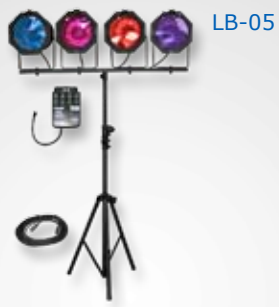

Professional

LIGHTING PACKAGES

From DJs to Small Bands to Corporate Events and Church Productions...the applications are endless! Our Lighting Packages offer FULL Scene & Chase Control, MIDI Input, Sound Activation, up to 192 Channels of Moving Light Capability, and MUCH MORE...! For RELIABLE Lighting Packages and AFFORDABLE pricing give us a call TODAY at 800-472-8541 or visit us on the web at www.lightronics.com!