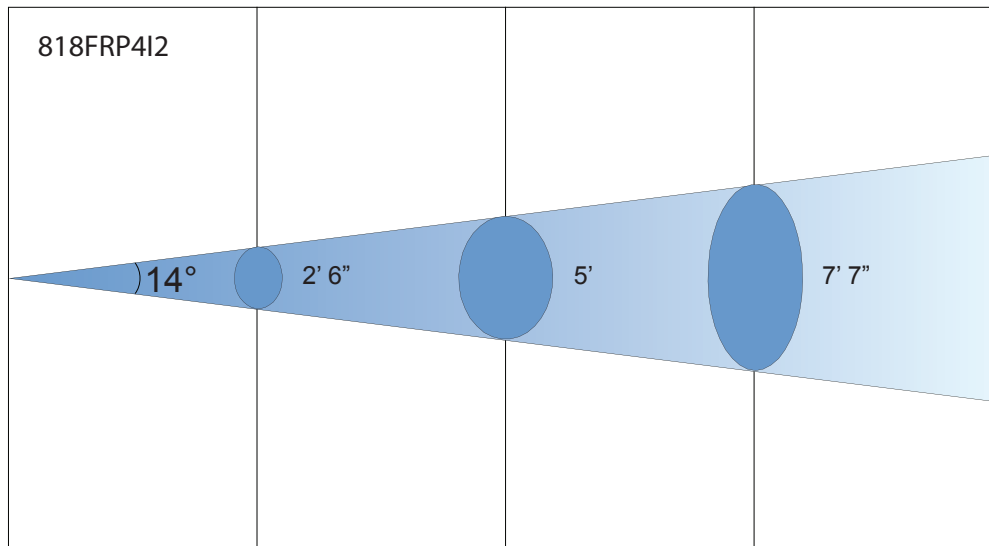

# Lighting Fixtures

- 18 - 8 Watt LEDs
- 164 Total Watts
- 4in1 Quad-Color LEDs
- RGBW
- Control System: DMX-512 + Stand Alone Modes
- Flicker Free (Refresh Rate >400 Hz)
- HD Video Compatible
- 4 / 5 / 7 Channel Operation
- 25° Lens (45° optional)
- Four Character LED Display
- 3-Pin DMX In/Out
- Double Yoke

**FXLD818FRP4I**  
LED LIGHTING FIXTURE

| SPECIFICATIONS     |                       |                   |                          |
|--------------------|-----------------------|-------------------|--------------------------|
| DMX Channels:      | 4/5/7                 | Power Connectors: | 20A Powercon             |
| DMX In/Out:        | 3-Pin XLR             | Refresh Rate:     | >400 Hz                  |
| Power Supply:      | 100 - 240 VAC 50/60Hz | IP Rating:        | IP20                     |
| Cooling:           | Internal Fan          | Size:             | 13.25"L x 11.8"W x 4.6"H |
| Power Consumption: | Max. 164W             | Weight:           | 15.5 lbs (7kg)           |

**PHOTOMETRICS**

|              |              |              |
|--------------|--------------|--------------|
| 10'          | 20'          | 30'          |
| 3' Beam Dia. | 5' Beam Dia. | 7' Beam Dia. |
| 115 fc       | 36 fc        | 19 fc        |
| 1240 lux     | 394 lux      | 184 lux      |

## PHOTOMETRICS

10'  
6' Beam Dia.  
105 fc  
1150 lux

20'  
10' Beam Dia.  
32 fc  
353 lux

30'  
15' Beam Dia.  
16 fc  
184 lux

To view and/or download the Owner's Manual click here: [www.lightronics.com/manuals/fxld818frp4im.pdf](http://www.lightronics.com/manuals/fxld818frp4im.pdf)