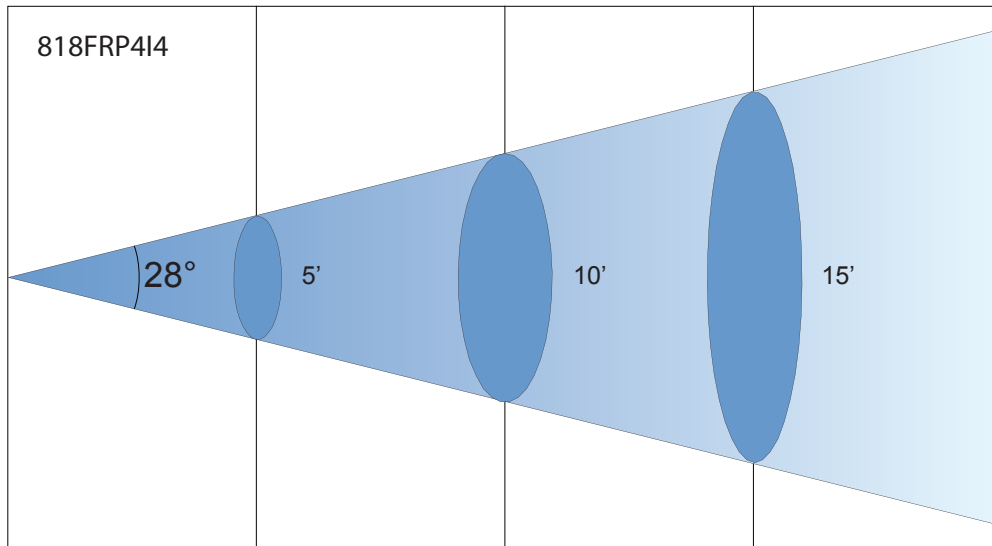

**FXLD818FRP4I**  
LED LIGHTING FIXTURE

| SPECIFICATIONS     |                       |                   |                          |
|--------------------|-----------------------|-------------------|--------------------------|
| DMX Channels:      | 4/5/7                 | Power Connectors: | 20A Powercon             |
| DMX In/Out:        | 3-Pin XLR             | Refresh Rate:     | >400 Hz                  |
| Power Supply:      | 100 - 240 VAC 50/60Hz | IP Rating:        | IP20                     |
| Cooling:           | Internal Fan          | Size:             | 13.25"L x 11.8"W x 4.6"H |
| Power Consumption: | Max. 164W             | Weight:           | 15.5 lbs (7kg)           |

**PHOTOMETRICS**

|              |              |              |
|--------------|--------------|--------------|
| 10'          | 20'          | 30'          |
| 3' Beam Dia. | 5' Beam Dia. | 7' Beam Dia. |
| 115 fc       | 36 fc        | 19 fc        |
| 1240 lux     | 394 lux      | 184 lux      |

## PHOTOMETRICS

10'  
6' Beam Dia.  
105 fc  
1150 lux

20'  
10' Beam Dia.  
32 fc  
353 lux

30'  
15' Beam Dia.  
16 fc  
184 lux

To view and/or download the Owner's Manual click here: [www.lightronics.com/manuals/fxld818frp4im.pdf](http://www.lightronics.com/manuals/fxld818frp4im.pdf)