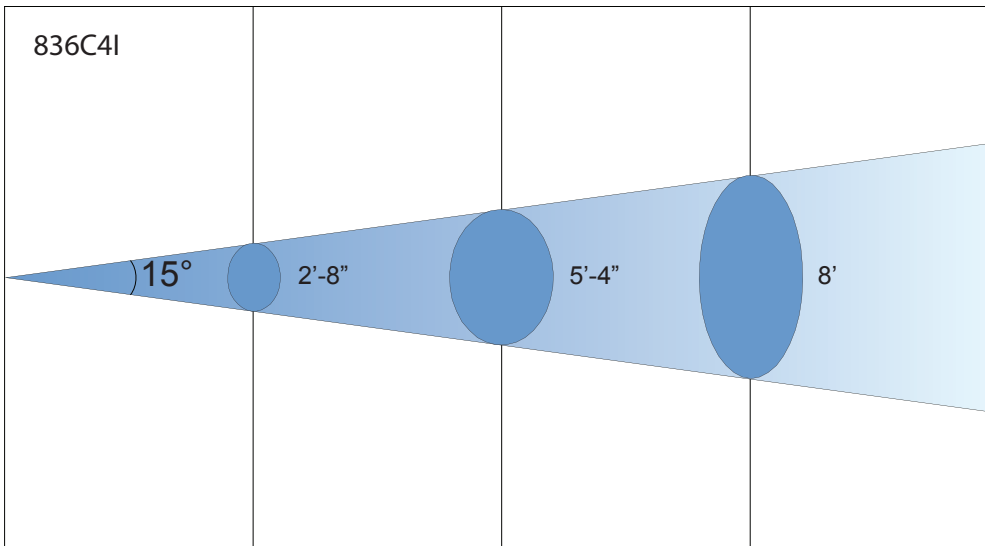

# Lighting Fixtures

- 36 - 8 Watt LEDs
- 320 Total Watts
- 4in1 Quad-Color LEDs
- RGBW
- Control System: DMX-512 + Stand Alone Modes
- Flicker Free (Refresh Rate >400 Hz)
- HD Video Compatible
- 4 / 5 / 7 Channel Operation
- 25° Lens (45° optional)
- Four Character LED Display
- 3-Pin DMX In/Out
- Double Yoke

**FXLD836C4I**  
LED LIGHTING FIXTURE

**SPECIFICATIONS**

DMX Channels:	4/5/7	IP Rating:	IP20
DMX In/Out:	3-Pin XLR	Power Connectors:	20A Powercon
Power Supply:	120 VAC 50/60Hz	Refresh Rate:	>400 Hz
Power Consumption:	Max. 320W	Size:	13"L x 11.5"W x 7.5"H
		Weight:	14.3 lbs (7kg)

**PHOTOMETRICS**

10'	20'	30'
3' Beam Dia.	5' Beam Dia.	7' Beam Dia.
370 fc	100 fc	52 fc
3950 lux	1100 lux	560 lux

To view and/or download the Owner's Manual click here: [www.lightronics.com/manuals/fxld836c4im.pdf](http://www.lightronics.com/manuals/fxld836c4im.pdf)