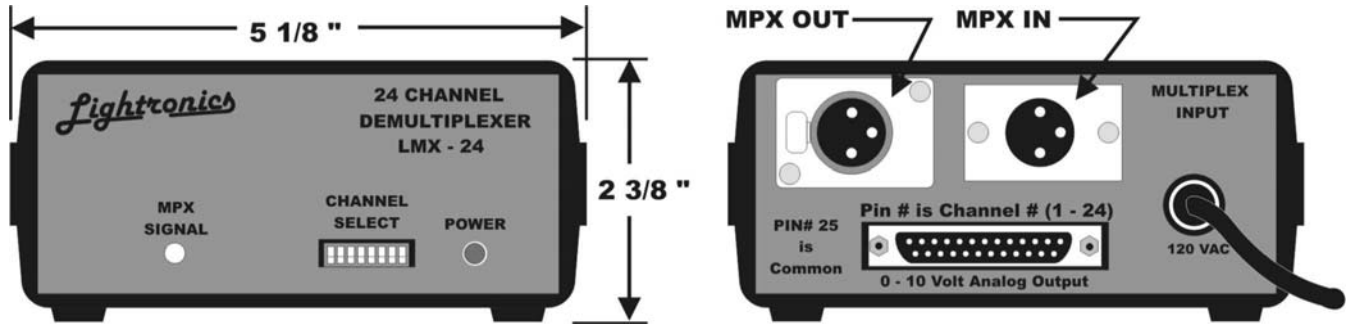

DESCRIPTION

The LMX-24 is a very compact lighting protocol translator which receives a LMX (industry standard) multiplex signal from a typical lighting console, reformats the information, and transmits it as 24 channels of 0 – 10 volt analog signals. A “passthru” LMX connector is provided. The unit is powered by 120 VAC.

FACTORY CONFIGURATION OPTIONS

The unit can be supplied to operate on 220 VAC power
The unit can be supplied to output 0 – 15 VDC analog or 0 – 20 VDC analog

CONNECTIONS

Connect the output of the console to the 3 pin male XLR connector on the rear of the LMX-24. The female 3 pin XLR connector on the rear of the unit is a “passthru” connector to connect the LMX signal to other equipment. The female 25 pin (DB-25) D connector on the rear of the unit is for the analog output signals which are to be connected to the analog dimmers or other analog compatible lighting devices. Pin 1 of the DB-25 connector is the channel 1 output signal. Channels 2 through 24 follow in sequence (pin # = channel). Pin 25 is the common or signal ground. Plug the power cord into any convenient 120VAC outlet. It draws very little power.

Analog Output Connector
Pin locations

OPERATION

The red LED indicator on the front panel lights when power is applied to the unit. The green LED is lighted when a valid LMX signal is present. The unit may be set to operate any range of 24 channels up to 512 by setting the DIP switches on the front of the unit. A partial table of switch settings is on the bottom of the unit.