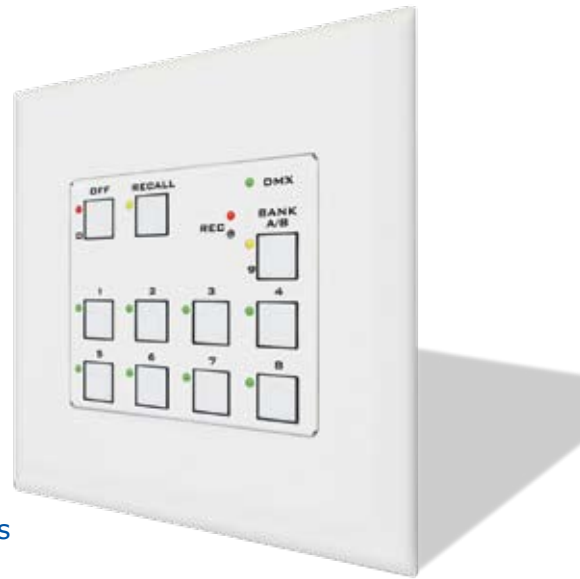

NEW SR Series features
**Inexpensive
 Wall Stations
 At Every
 Entry Way**

SR-516 Features

- In-Line DMX Scene Processor
- Remote Wall Station Control
- 16 Scenes w/ Fade Times to 99 Minutes

With our NEW inexpensive SR-516 Architectural Controller, adding Remote Wall Station Control to your existing DMX Dimming System has never been easier. The SR-516 provides control of your house and stage lights from multiple locations. Get a Complete System for under \$999.

Additional SR-516 features include: Show Mode Station Lockout via DMX, Emergency Bypass Relay, Retain previous Scenes from Power Off, Non-volatile Scene Memory, Mutually Exclusive Scene Grouping, Last Scene Recall, Record from Live DMX, 3 Configurable Contact Closures, 2 Gang Wall Box Installation.