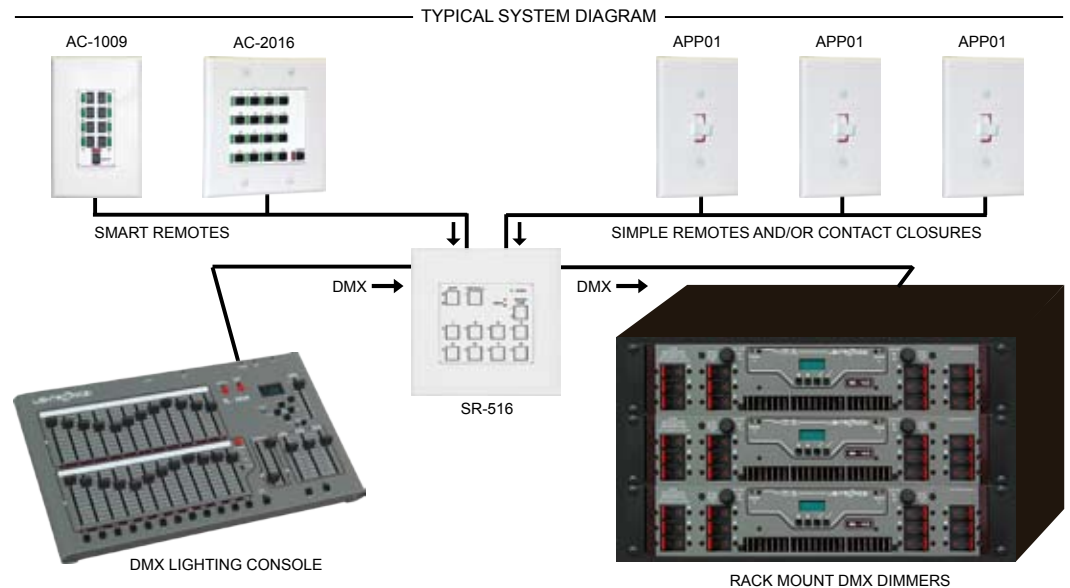

SR-516 Features

- In-Line DMX Scene Processor
- Remote Wall Station Control
- 16 Scenes w/ Fade Times to 99 Minutes

With our NEW inexpensive SR-516 Architectural Controller, adding Remote Wall Station Control to your existing DMX Dimming System has never been easier. The SR-516 provides control of your house and stage lights from multiple locations. Get a Complete System for under $999.

Additional SR-516 features include: Show Mode Station Lockout via DMX, Emergency Bypass Relay, Retain previous Scenes from Power Off, Non-volatile Scene Memory, Mutually Exclusive Scene Grouping, Last Scene Recall, Record from Live DMX, 3 Configurable Contact Closures, 2 Gang Wall Box Installation.

Visit our website or call for detailed information about the NEW SR-516 and what it can do for you. Let us be a part of your next Lighting Control Solution.